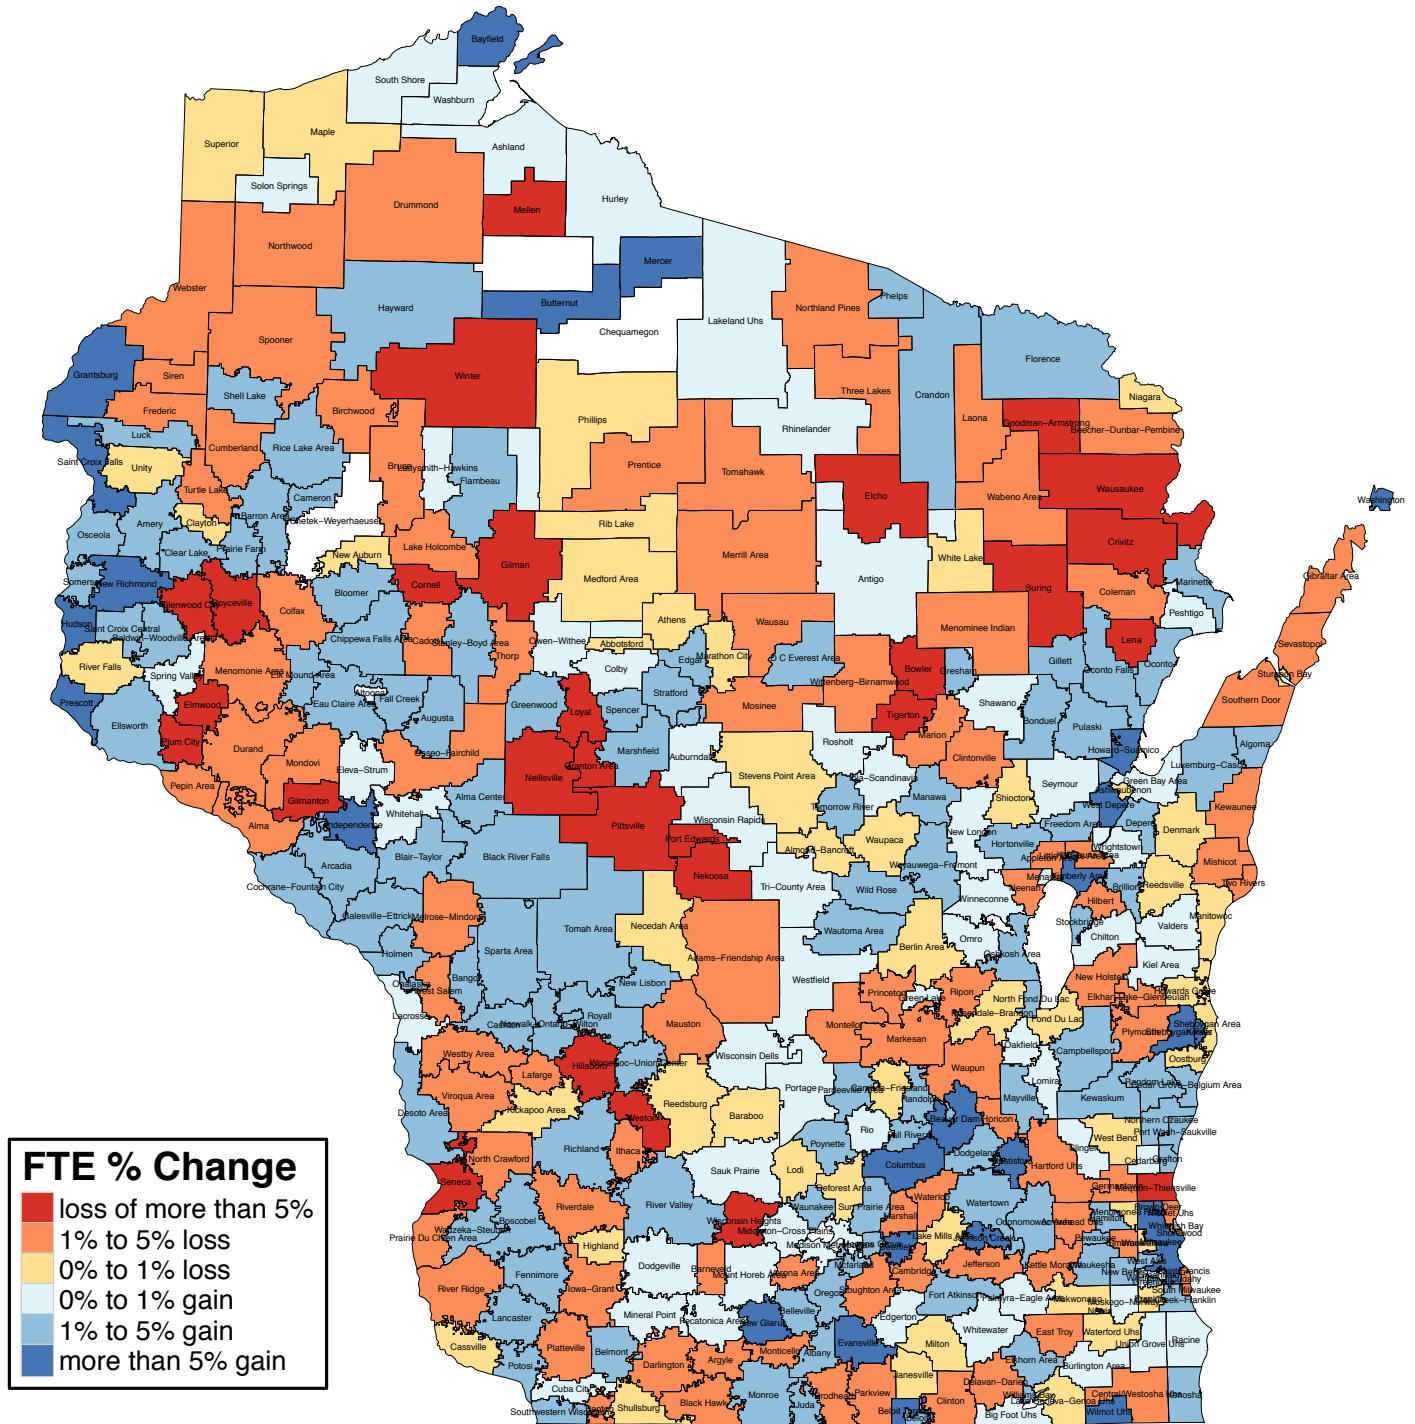

# Wisconsin Teacher Position Changes 2008-2009

Data Source:  
Wisconsin Department of Public  
Instruction PI 1202 Staff Report  
April 2012