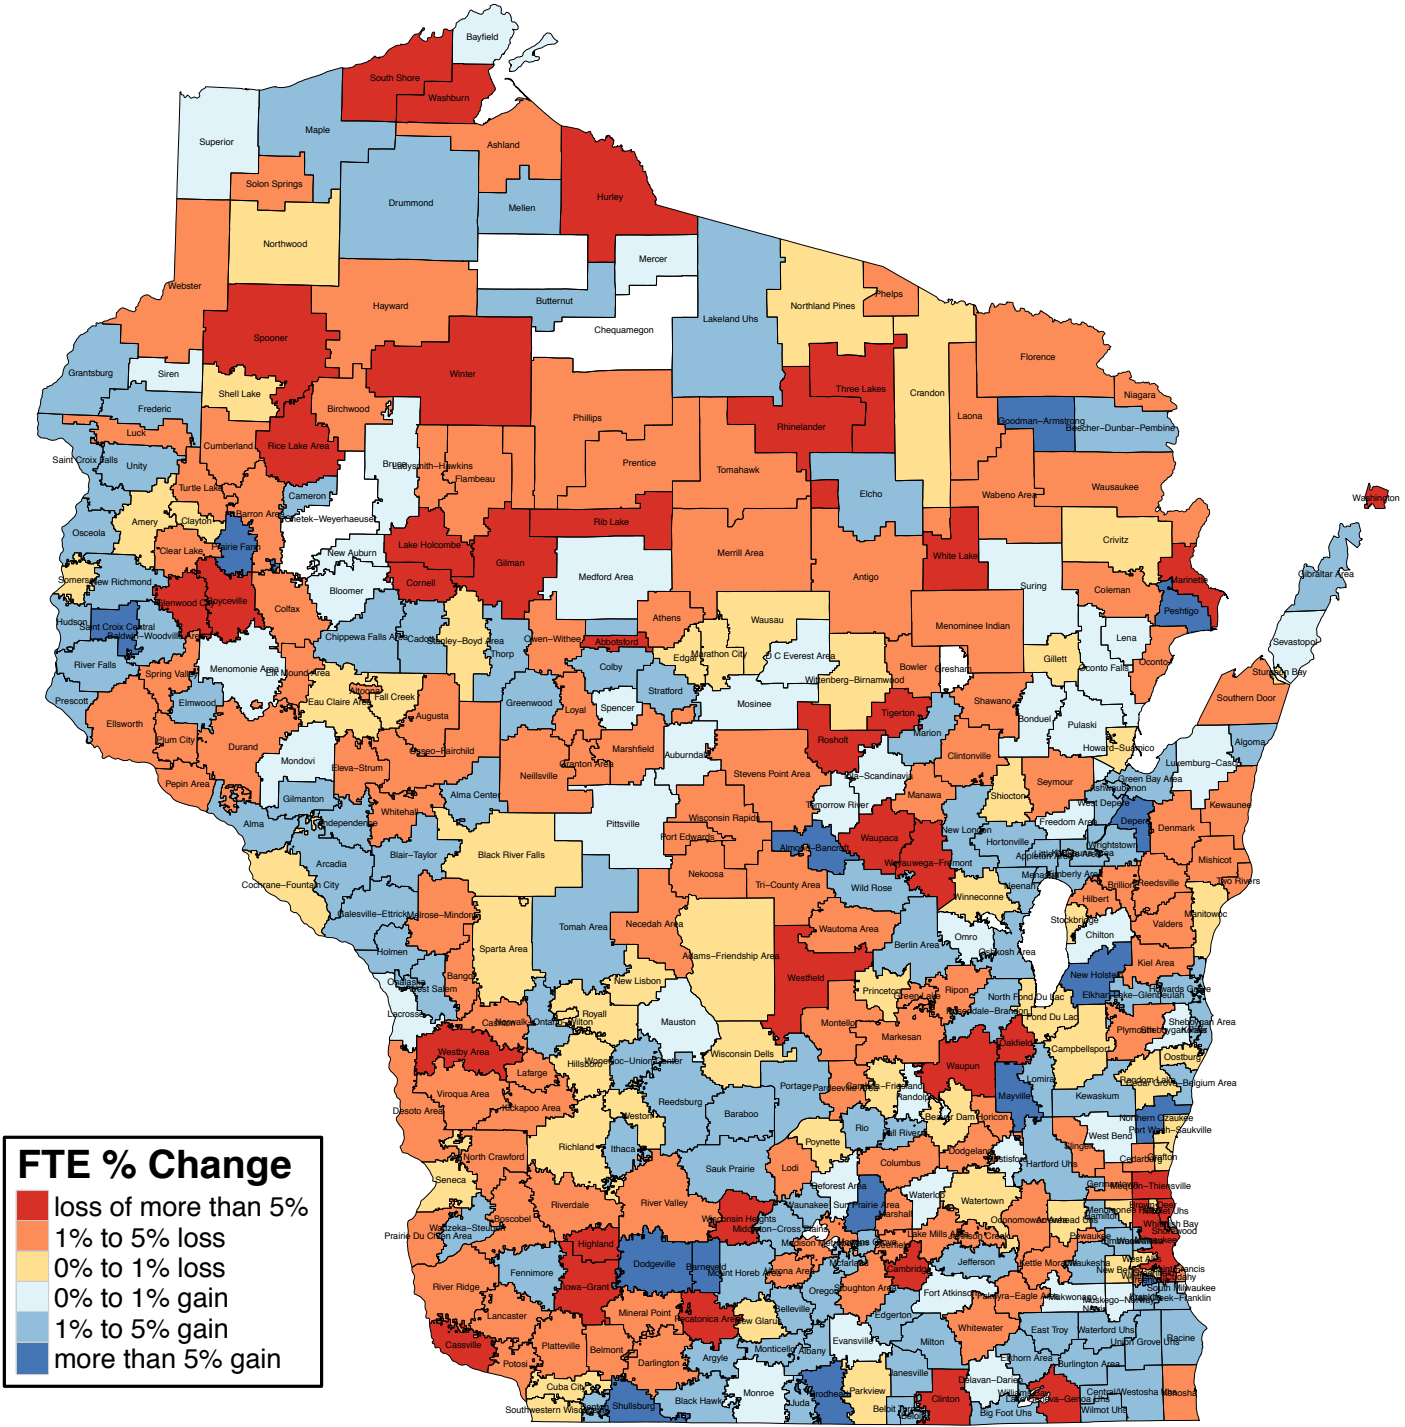

Wisconsin Teacher Position Changes 2005-2006

Data Source:
Wisconsin Department of Public
Instruction PI 1202 Staff Report
April 2012