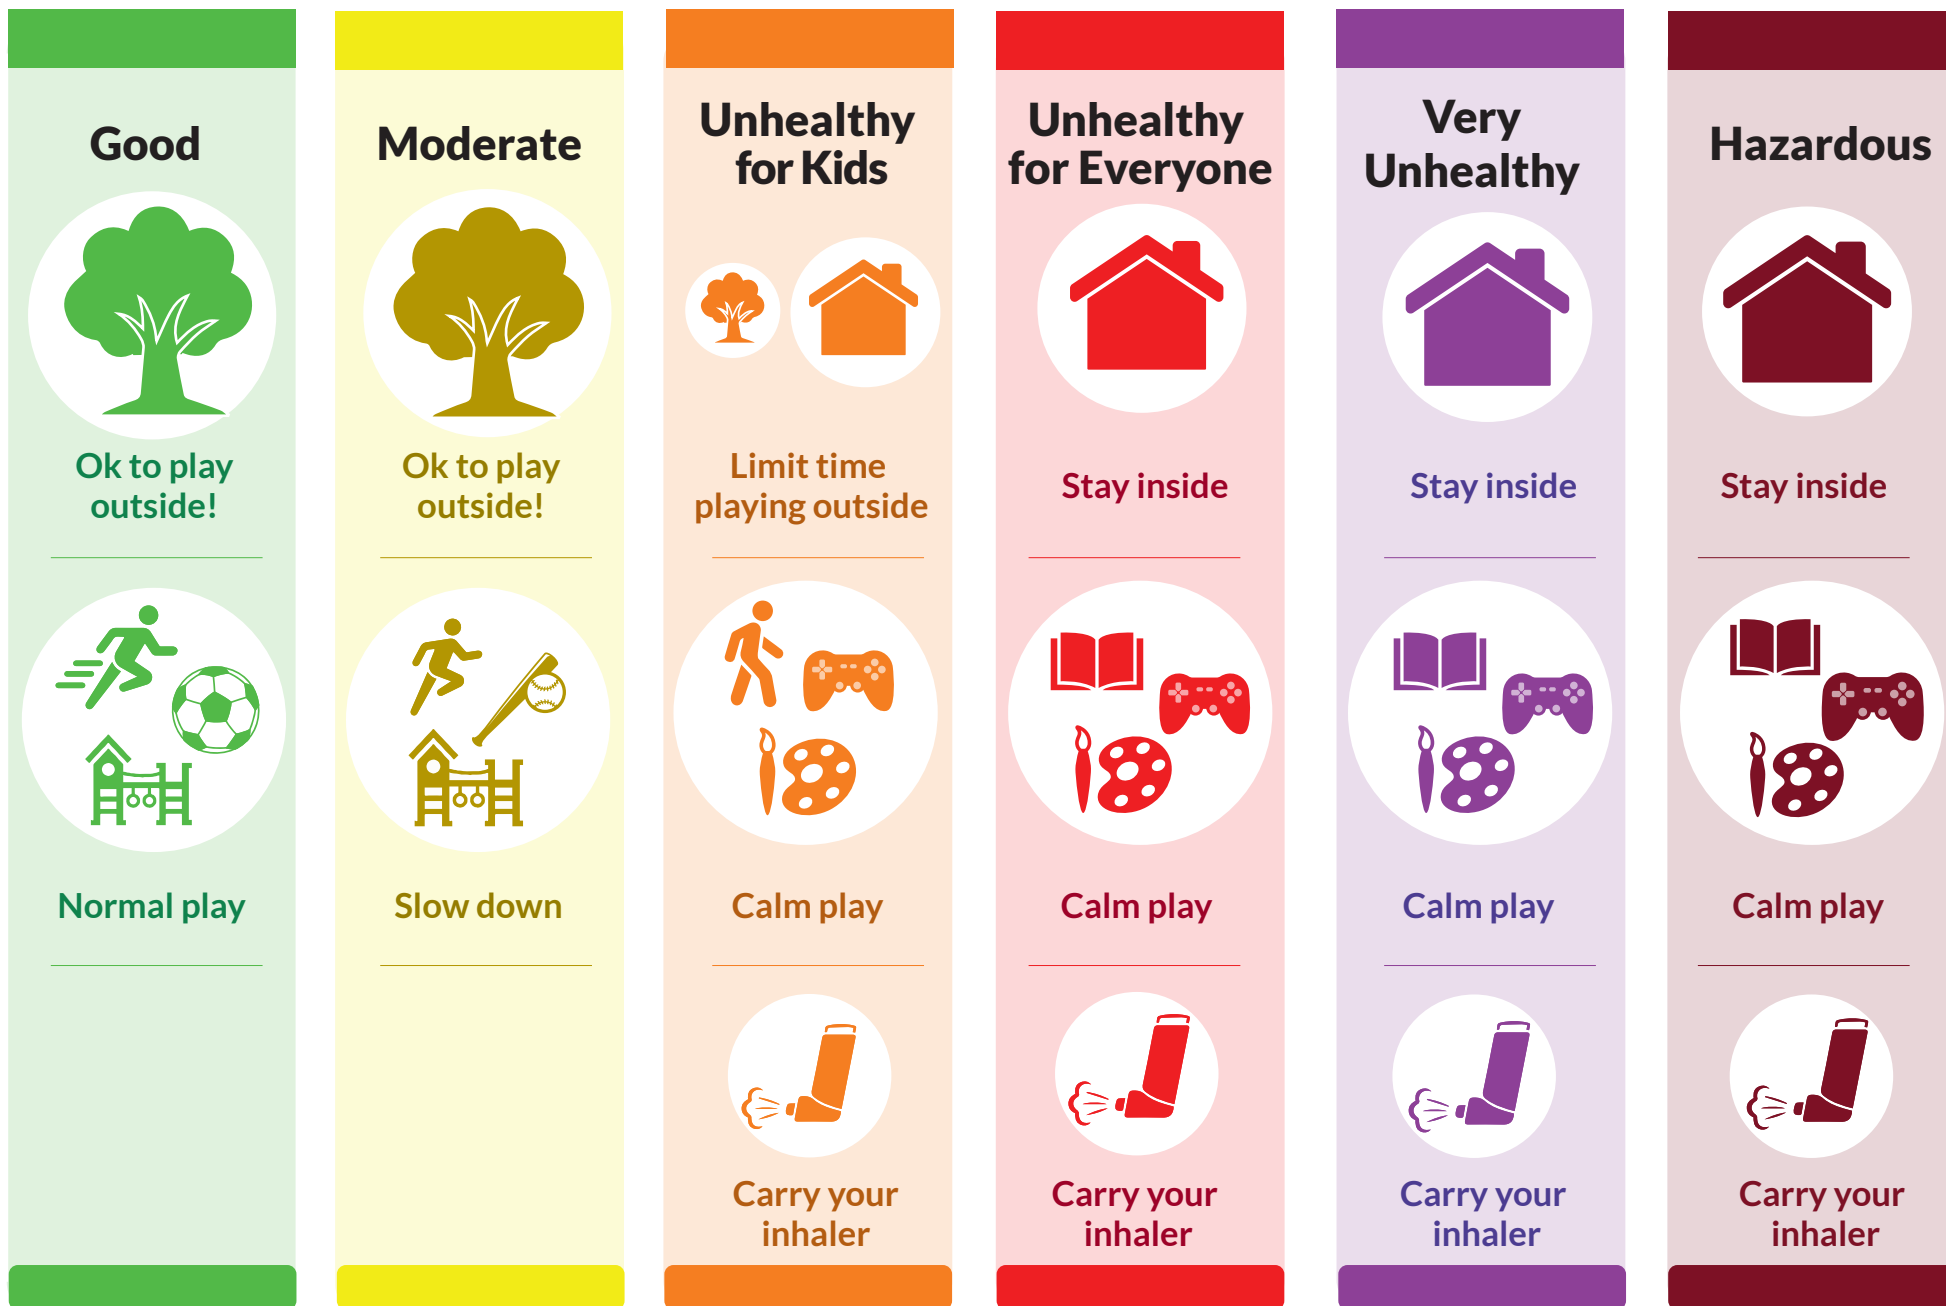

# Outdoor Air Quality Index

Check current air quality in Wisconsin: [airquality.wi.gov/home/map](http://airquality.wi.gov/home/map)