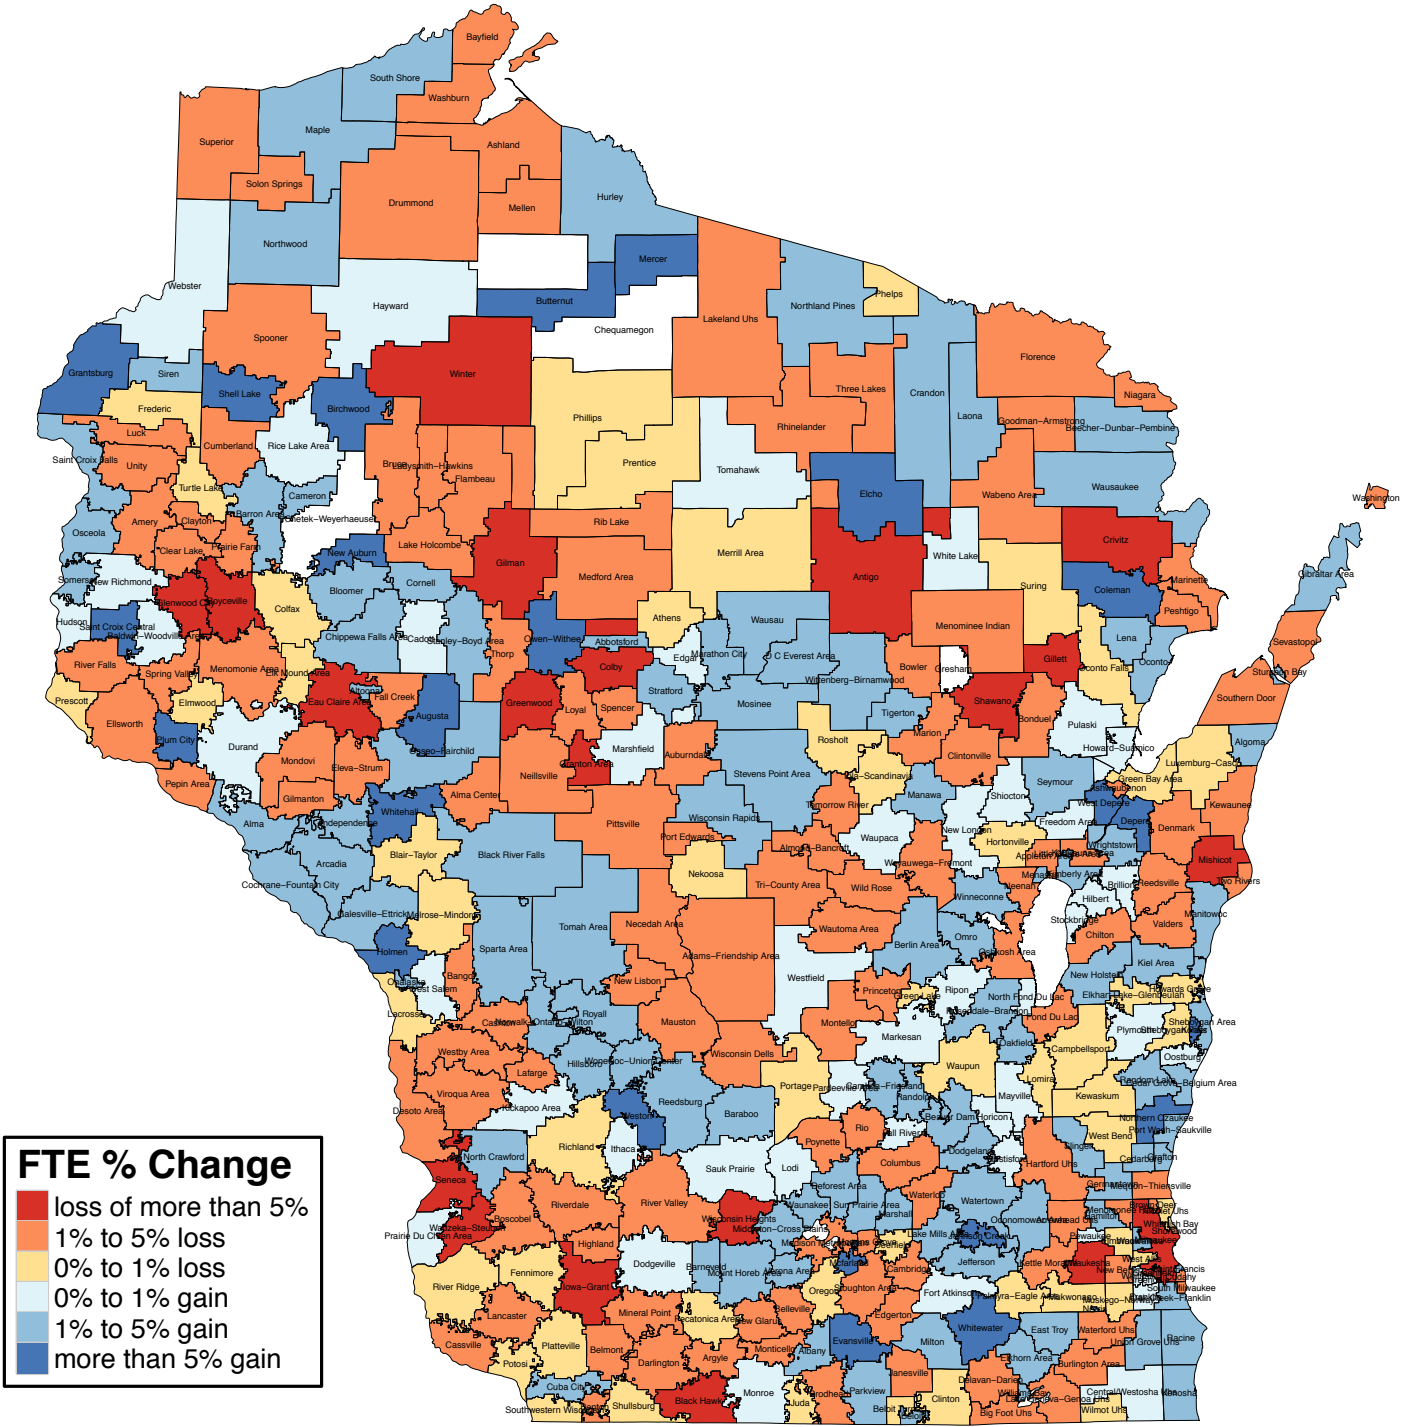

Wisconsin Teacher Position Changes 2007-2008

Data Source:
Wisconsin Department of Public
Instruction PI 1202 Staff Report
April 2012